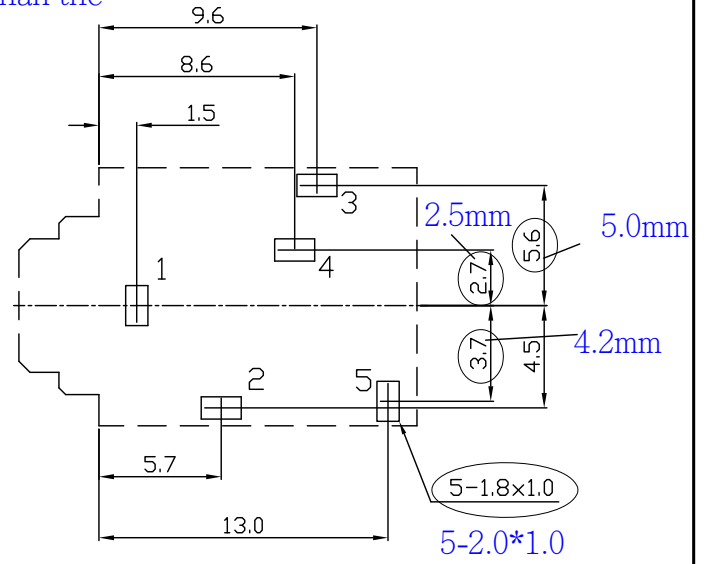

Please make the relevant personnel within your organisation aware of this notification.

Yours Sincerely

Anglia

Centre line is not in the middle

Dimension of old one: 3.50mm  
Dimension of old one: 17.50mm