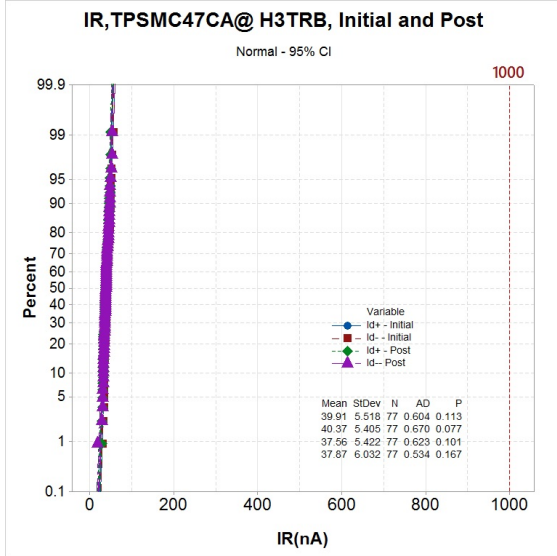

Appendix 1: Leakage drift and distribution in stress tests

All qual vehicles pass reliability test and meet the drift requirement of AEC-Q101.

Note: The reference line is equal to or tighter than the specification defined in datasheet.