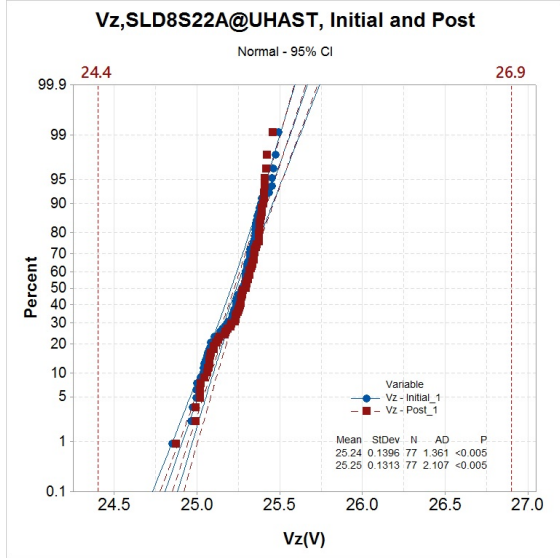

Appendix 1: Leakage drift and distribution in stress tests

All qual vehicles pass reliability test and meet the drift requirement of AEC-Q101.

Note: The reference line is equal to or tighter than the specification defined in datasheet.