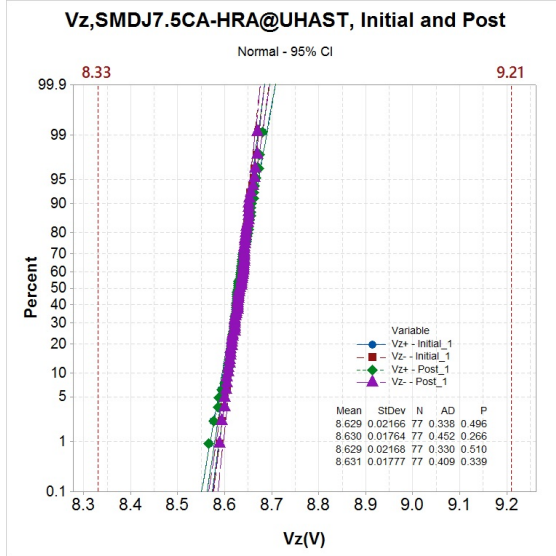

Appendix 1: Leakage drift and distribution in stress tests

All qual vehicles pass reliability test and meet the drift requirement of AEC-Q101.

Note: The reference line is equal to or tighter than the specification defined in datasheet.