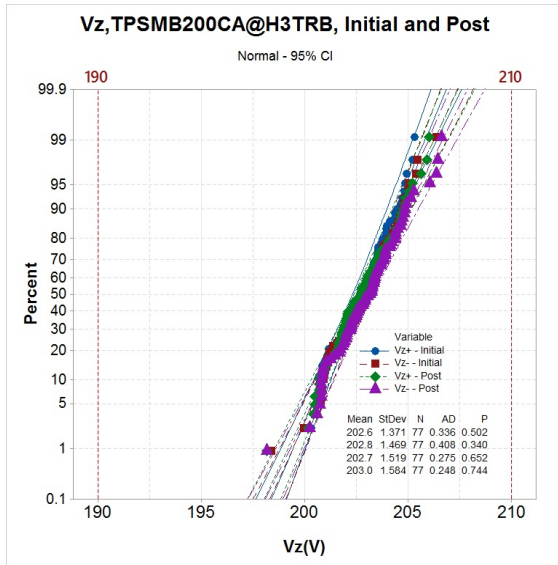

1. Qualification Test Vehicle

Part Number	Package Type	Product Type
TPSMB200CA	SMB	automotive
SMBJ16A-HRA	SMB	hi-rel
SMBJ30CA-001	SMB	hi-rel
TPSMD22A	SMC	automotive
TPSMC47CA	SMC	automotive
SMDJ7.5CA-HRA	SMC	hi-rel
SLD8S22A	SM-TO263	automotive

2. Qualification Test Items and Result Summary

Reliability Test	Part Number	S. S	Test Condition	Test Ref #	Ref. Spec	Result Fail/Total
Pre-conditioning	TPSMB200CA	231	24hr 125°C bake, 168hrs 85°C/85% humidity storage, 3 times Reflow	127603	JESD22A-113	0/1155
	SMBJ16A-HRA	77		128412		
	SMBJ30CA-001	77		128846		
	TPSMD22A	231		130455		
	TPSMC47CA	154		127282		
	SMDJ7.5CA-HRA	154		128846		
	SLD8S22A	231		130160		
High Humidity High Temp. Reverse Bias (H3TRB)	TPSMB200CA	77	TA: 85°C, RH: 85%, 1000hr, Reverse biased at V_R or max 100V	127603	JESD22A-101	0/539
	SMBJ16A-HRA	77		128412		
	SMBJ30CA-001	77		128846		
	TPSMD22A	77		130455		
	TPSMC47CA	77		127282		
	SMDJ7.5CA-HRA	77		128846		
	SLD8S22A	77		130160		
Unbiased Highly Accelerated Stress Test (UHAST)	TPSMB200CA	77	96 hours at TA=130°C/85%RH.	127603	JESD22A-118	0/385
	TPSMD22A	77		130455		
	TPSMC47CA	77		127282		
	SMDJ7.5CA-HRA	77		128846		
	SLD8S22A	77		130160		
Temperature Cycling (TC)	TPSMB200CA	77	TA: -55°C to +150°C, dwell time >15mins, 1,000 cycle)	127603	JESD22A-104	0/231
	TPSMD22A	77		130455		
	SLD8S22A	77		130160		
Solderability	TPSMB200CA	10	245°C ± 5°C, 5 ± 0.5s	TINPWW001-F3	J-STD002	0/70
	SMBJ16A-HRA	10				
	SMBJ30CA-001	10				
	TPSMD22A	10				
	TPSMC47CA	10				
	SMDJ7.5CA-HRA	10				
	SLD8S22A	10				

Appendix 1: Leakage drift and distribution in stress tests

All qual vehicles pass reliability test and meet the drift requirement of AEC-Q101.

Note: The reference line is equal to or tighter than the specification defined in datasheet.