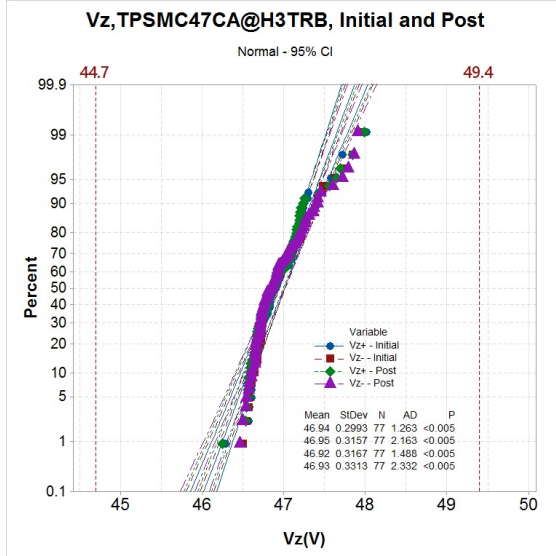

Appendix 1: Leakage drift and distribution in stress tests

All qual vehicles pass reliability test and meet the drift requirement of AEC-Q101.

Note: The reference line is equal to or tighter than the specification defined in datasheet.