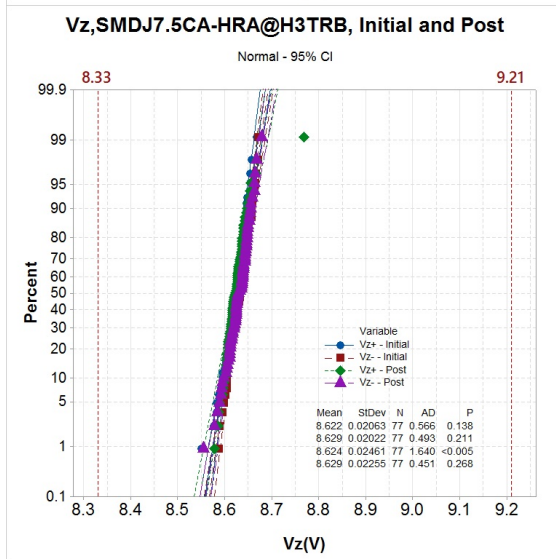

Appendix 1: Leakage drift and distribution in stress tests

All qual vehicles pass reliability test and meet the drift requirement of AEC-Q101.

Note: The reference line is equal to or tighter than the specification defined in datasheet.