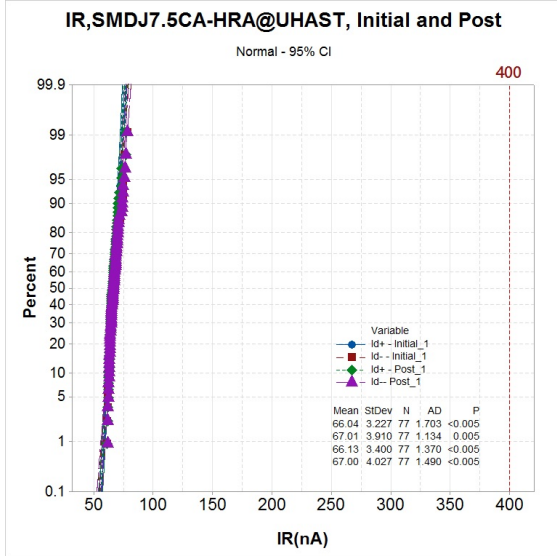

Appendix 1: Leakage drift and distribution in stress tests

All qual vehicles pass reliability test and meet the drift requirement of AEC-Q101.

Note: The reference line is equal to or tighter than the specification defined in datasheet.