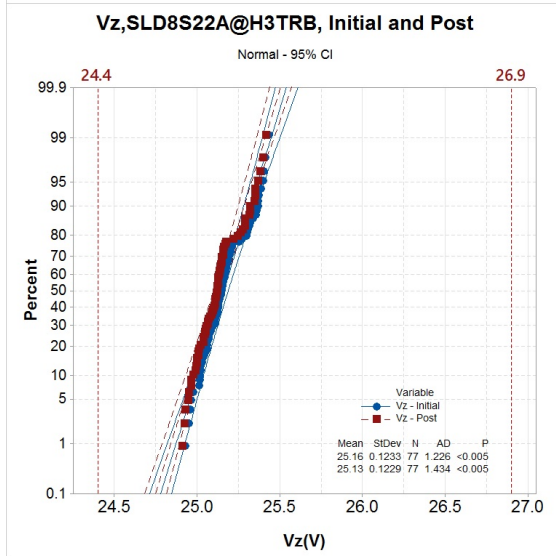

Appendix 1: Leakage drift and distribution in stress tests

All qual vehicles pass reliability test and meet the drift requirement of AEC-Q101.

Note: The reference line is equal to or tighter than the specification defined in datasheet.