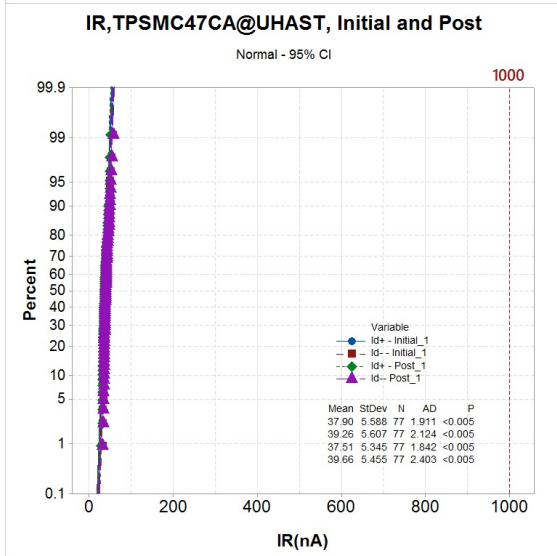

Appendix 1: Leakage drift and distribution in stress tests

All qual vehicles pass reliability test and meet the drift requirement of AEC-Q101.

Note: The reference line is equal to or tighter than the specification defined in datasheet.