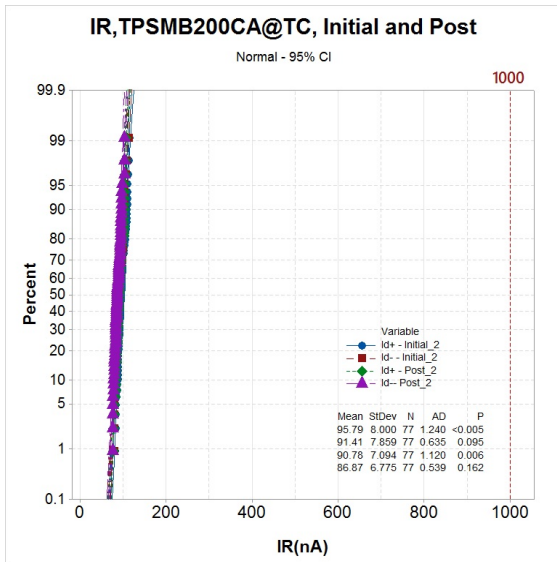

1. Qualification Test Vehicle

Part Number	Package Type	Product Type
TPSMB200CA	SMB	automotive
SMBJ16A-HRA	SMB	hi-rel
SMBJ30CA-001	SMB	hi-rel
TPSMD22A	SMC	automotive
TPSMC47CA	SMC	automotive
SMDJ7.5CA-HRA	SMC	hi-rel
SLD8S22A	SM-TO263	automotive

2. Qualification Test Items and Result Summary

Reliability Test	Part Number	S. S	Test Condition	Test Ref #	Ref. Spec	Result Fail/Total
Pre-conditioning	TPSMB200CA	231	24hr 125°C bake, 168hrs 85°C/85% humidity storage, 3 times Reflow	127603	JESD22A-113	0/1155
	SMBJ16A-HRA	77		128412		
	SMBJ30CA-001	77		128846		
	TPSMD22A	231		130455		
	TPSMC47CA	154		127282		
	SMDJ7.5CA-HRA	154		128846		
	SLD8S22A	231		130160		
High Humidity High Temp. Reverse Bias (H3TRB)	TPSMB200CA	77	TA: 85°C, RH: 85%, 1000hr, Reverse biased at V_R or max 100V	127603	JESD22A-101	0/539
	SMBJ16A-HRA	77		128412		
	SMBJ30CA-001	77		128846		
	TPSMD22A	77		130455		
	TPSMC47CA	77		127282		
	SMDJ7.5CA-HRA	77		128846		
	SLD8S22A	77		130160		
Unbiased Highly Accelerated Stress Test (UHAST)	TPSMB200CA	77	96 hours at TA=130°C/85%RH.	127603	JESD22A-118	0/385
	TPSMD22A	77		130455		
	TPSMC47CA	77		127282		
	SMDJ7.5CA-HRA	77		128846		
	SLD8S22A	77		130160		
Temperature Cycling (TC)	TPSMB200CA	77	TA: -55°C to +150°C, dwell time >15mins, 1,000 cycle)	127603	JESD22A-104	0/231
	TPSMD22A	77		130455		
	SLD8S22A	77		130160		
Solderability	TPSMB200CA	10	245°C ± 5°C, 5 ± 0.5s	TINPWW001-F3	J-STD002	0/70
	SMBJ16A-HRA	10				
	SMBJ30CA-001	10				
	TPSMD22A	10				
	TPSMC47CA	10				
	SMDJ7.5CA-HRA	10				
	SLD8S22A	10				

Appendix 1: Leakage drift and distribution in stress tests

All qual vehicles pass reliability test and meet the drift requirement of AEC-Q101.

Note: The reference line is equal to or tighter than the specification defined in datasheet.