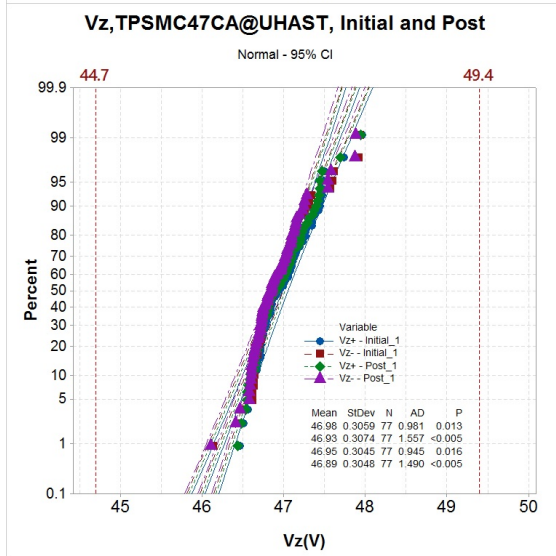

Appendix 1: Leakage drift and distribution in stress tests

All qual vehicles pass reliability test and meet the drift requirement of AEC-Q101.

Note: The reference line is equal to or tighter than the specification defined in datasheet.