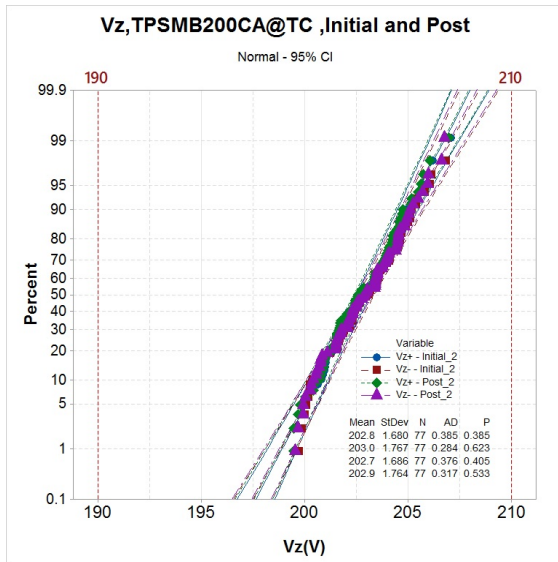

1. Qualification Test Vehicle

Part Number	Package Type	Product Type
TPSMB200CA	SMB	automotive
SMBJ16A-HRA	SMB	hi-rel
SMBJ30CA-001	SMB	hi-rel
TPSMD22A	SMC	automotive
TPSMC47CA	SMC	automotive
SMDJ7.5CA-HRA	SMC	hi-rel
SLD8S22A	SM-TO263	automotive

2. Qualification Test Items and Result Summary

Reliability Test	Part Number	S. S	Test Condition	Test Ref #	Ref. Spec	Result Fail/Total
Pre-conditioning	TPSMB200CA	231	24hr 125°C bake, 168hrs 85°C/85% humidity storage, 3 times Reflow	127603	JESD22A-113	0/1155
	SMBJ16A-HRA	77		128412		
	SMBJ30CA-001	77		128846		
	TPSMD22A	231		130455		
	TPSMC47CA	154		127282		
	SMDJ7.5CA-HRA	154		128846		
	SLD8S22A	231		130160		
High Humidity High Temp. Reverse Bias (H3TRB)	TPSMB200CA	77	TA: 85°C, RH: 85%, 1000hr, Reverse biased at V_R or max 100V	127603	JESD22A-101	0/539
	SMBJ16A-HRA	77		128412		
	SMBJ30CA-001	77		128846		
	TPSMD22A	77		130455		
	TPSMC47CA	77		127282		
	SMDJ7.5CA-HRA	77		128846		
	SLD8S22A	77		130160		
Unbiased Highly Accelerated Stress Test (UHAST)	TPSMB200CA	77	96 hours at TA=130°C/85%RH.	127603	JESD22A-118	0/385
	TPSMD22A	77		130455		
	TPSMC47CA	77		127282		
	SMDJ7.5CA-HRA	77		128846		
	SLD8S22A	77		130160		
Temperature Cycling (TC)	TPSMB200CA	77	TA: -55°C to +150°C, dwell time >15mins, 1,000 cycle)	127603	JESD22A-104	0/231
	TPSMD22A	77		130455		
	SLD8S22A	77		130160		
Solderability	TPSMB200CA	10	245°C ± 5°C, 5 ± 0.5s	TINPWW001-F3	J-STD002	0/70
	SMBJ16A-HRA	10				
	SMBJ30CA-001	10				
	TPSMD22A	10				
	TPSMC47CA	10				
	SMDJ7.5CA-HRA	10				
	SLD8S22A	10				

Appendix 1: Leakage drift and distribution in stress tests

All qual vehicles pass reliability test and meet the drift requirement of AEC-Q101.

Note: The reference line is equal to or tighter than the specification defined in datasheet.