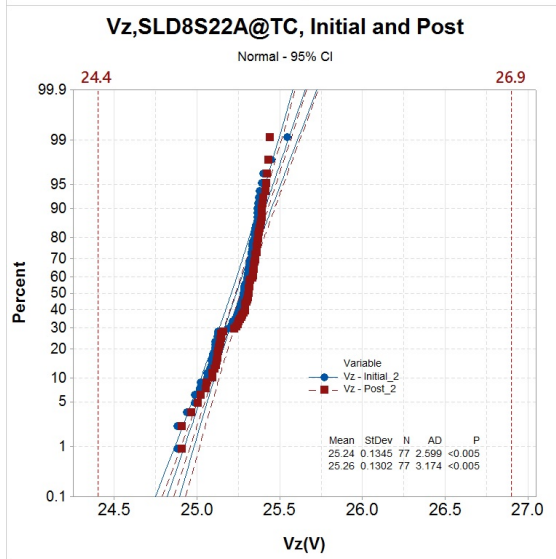

Appendix 1: Leakage drift and distribution in stress tests

All qual vehicles pass reliability test and meet the drift requirement of AEC-Q101.

Note: The reference line is equal to or tighter than the specification defined in datasheet.