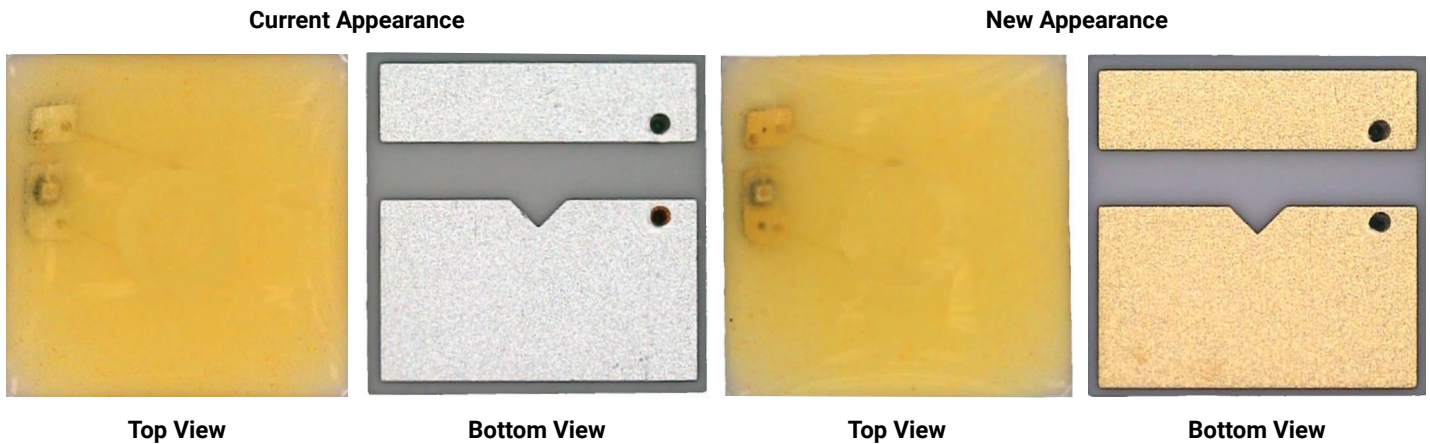

Change to Visual Appearance of Cree® XLamp® XH-B LEDs

PCN-CM092

Announcement Date: September 29, 2016

Implementation Date: Immediately

This notification applies to the following Cree product series:

XHBAWT-XX-XXXX-XXXXXXXXXX

No customer action is required.

CHANGE DESCRIPTION

Cree will begin shipment of XLamp® XH-B LEDs with a different visual appearance. Examples of XLamp XH-B LEDs with the current and new visual appearances are shown in the pictures below. These new appearance XLamp XH-B LEDs meet the product specifications stated in the data sheet.

IMPACT OF CHANGES

Beginning immediately, Cree will begin shipment of XLamp XH-B White LEDs with a new visual appearance. Each reel of XLamp XH-B LEDs will contain LEDs with either the current visual appearance or the new visual appearance. Current and new visual appearance XLamp XH-B LEDs will not be mixed on a reel. Customers may receive shipments containing both the current and new appearances in the same shipment until Cree’s inventory of the current appearance LEDs is depleted. Customers purchasing through a distributor will be further delayed to see this change until the inventory with the current appearance is depleted from distributor stock.