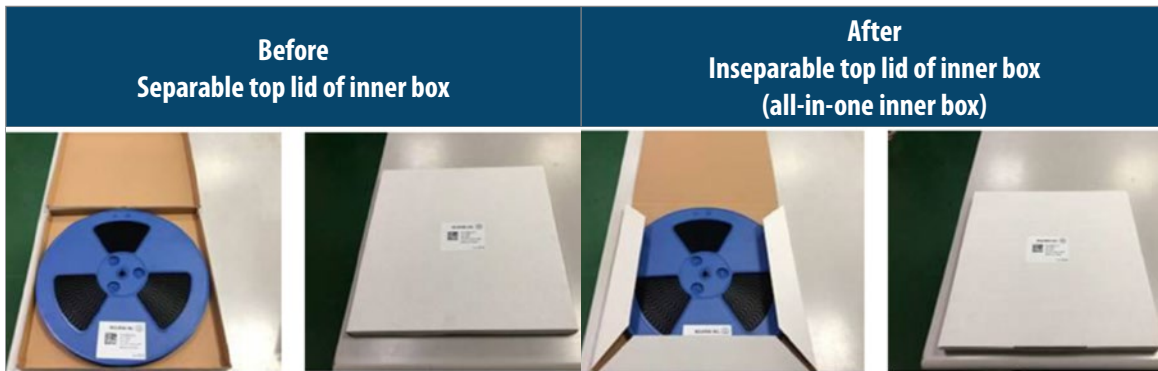

PRODUCT CHANGE NOTIFICATION

TVS DIODES

REVISED November 19, 2019

Inner Box Packaging Change for Bourns® Chip Diodes

Riverside, California – November 1, 2019 – In order to standardize packaging of Bourns® Chip Diodes, the inner box material will be changed. The change in the inner box material will have no effect on the form, fit, function, quality or reliability of the Bourns® products themselves.