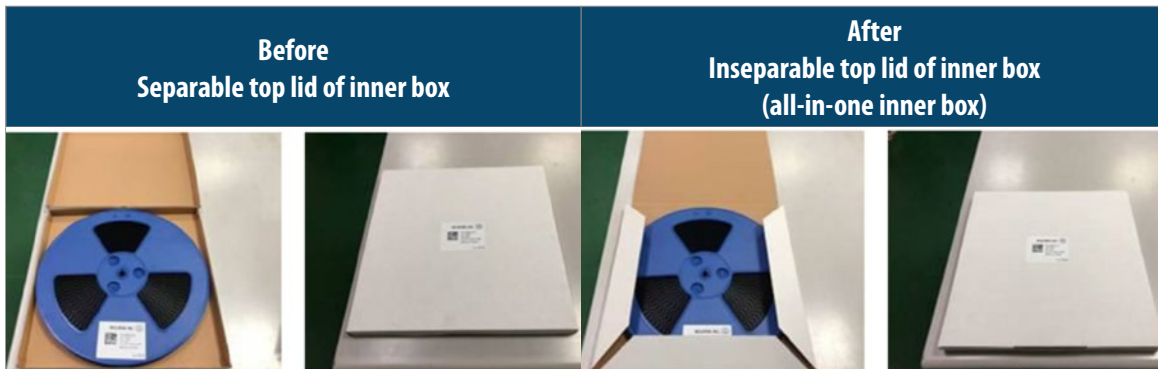

PRODUCT CHANGE NOTIFICATION

TVS DIODES

Inner Box Packaging Change for Bourns® Chip Diodes

Riverside, California – November 1, 2019 – In order to standardize packaging of Bourns® Chip Diodes, the inner box material will be changed. The change in the inner box material will have no effect on the form, fit, function, quality or reliability of the Bourns® products themselves.