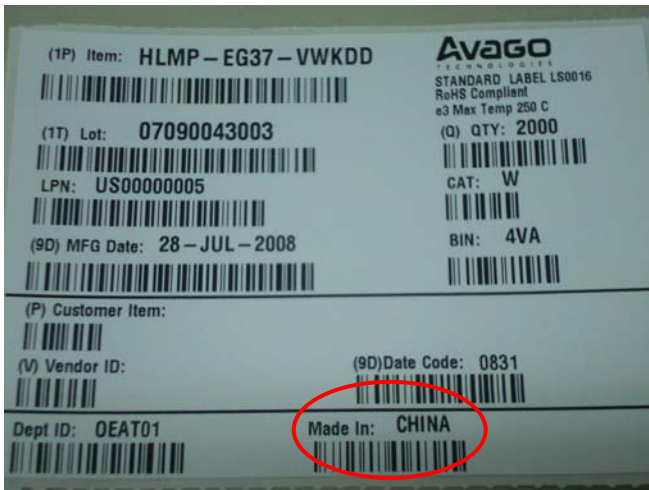

Effect of Change on Fit, Form, Function, Quality, or Reliability:

There is no change on fit and function. There will be a change in form due to the change of terminal finish to Sn plated leads. The surface appearance difference of the Sn plated leads and SnAgCu plated leads are as shown below.

Existing	China	Thailand
SnAgCu terminal finish	Sn terminal finish	Sn terminal finish

Effective Date of Change:

Effective from 1st October 2008, shipments will be from the new manufacturing sites. During this period, Avago will continue to ship lamps from Malaysia site. There may be mixed shipments between current site and new sites.

Parts identification:

(i) Parts manufactured in China will state "Made In: China" as indicated below.