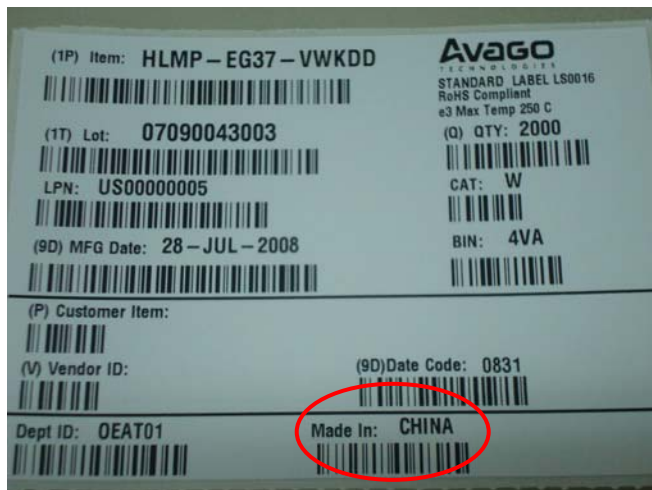

Effect of Change on Fit, Form, Function, Quality, or Reliability:

There is no change on fit and function. There will be a change in form due to the change of terminal finish to Sn plated leads. The surface appearance difference of the Sn plated leads and SnAgCu plated leads are as shown below.

Existing	China	Thailand
SnAgCu terminal finish	Sn terminal finish	Sn terminal finish

Effective Date of Change:

Effective from 1st October 2008, shipments will be from the new manufacturing sites. During this period, Avago will continue to ship lamps from Malaysia site. There may be mixed shipments between current site and new sites.

Parts identification:

(i) Parts manufactured in China will state "Made In: China" as indicated below.