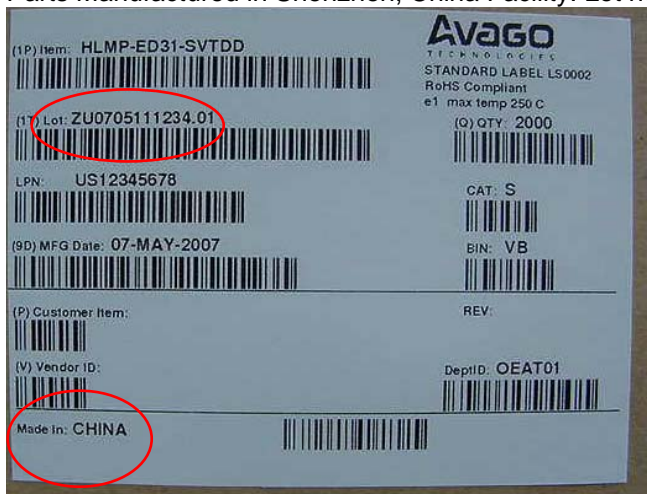

Effective Date of Change:

Alternate manufacturing site and wire bond method proliferation for Phase 1 will begin in 27th Aug 2007, Phase 2 will begin in 29th Oct 2007, and Phase 3 will begin in 24th Dec 2007.

Parts identification:

Parts manufactured in China facility is differentiated by “U” on the lot number and also state “Made In: China” as indicated below.

Parts Manufactured in Shenzhen, China Facility: Lot number **With** “U” and “Made In: China” statement.