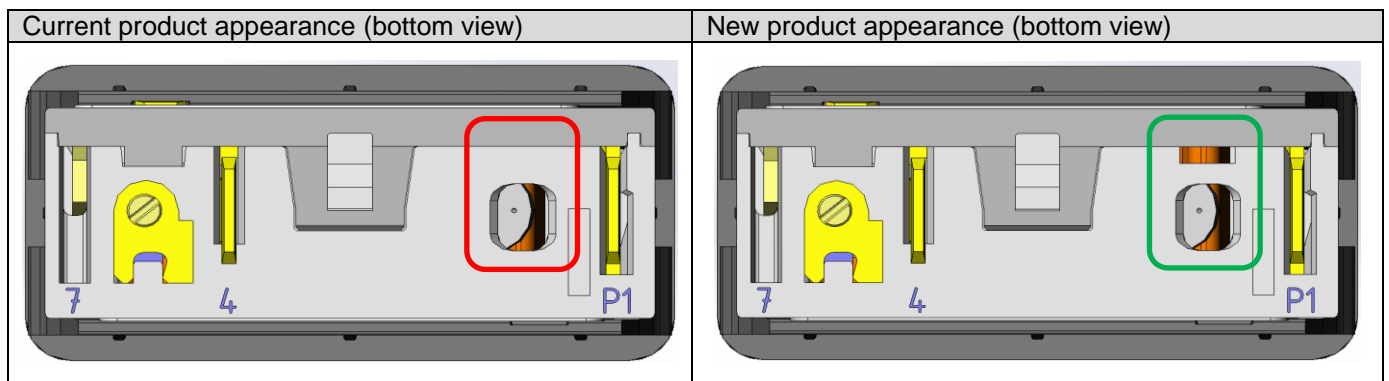

1 Products affected

Product hierarchy no.				Part no.	SBU	Product Type	Customer part no.
SBU	PG	PUG	Type				
04	019	200	0000008801	See list below	CBE, Circuit Breaker	TA35	

2 Type of change

- Change of product design

3 Detailed description of change

1-pole types