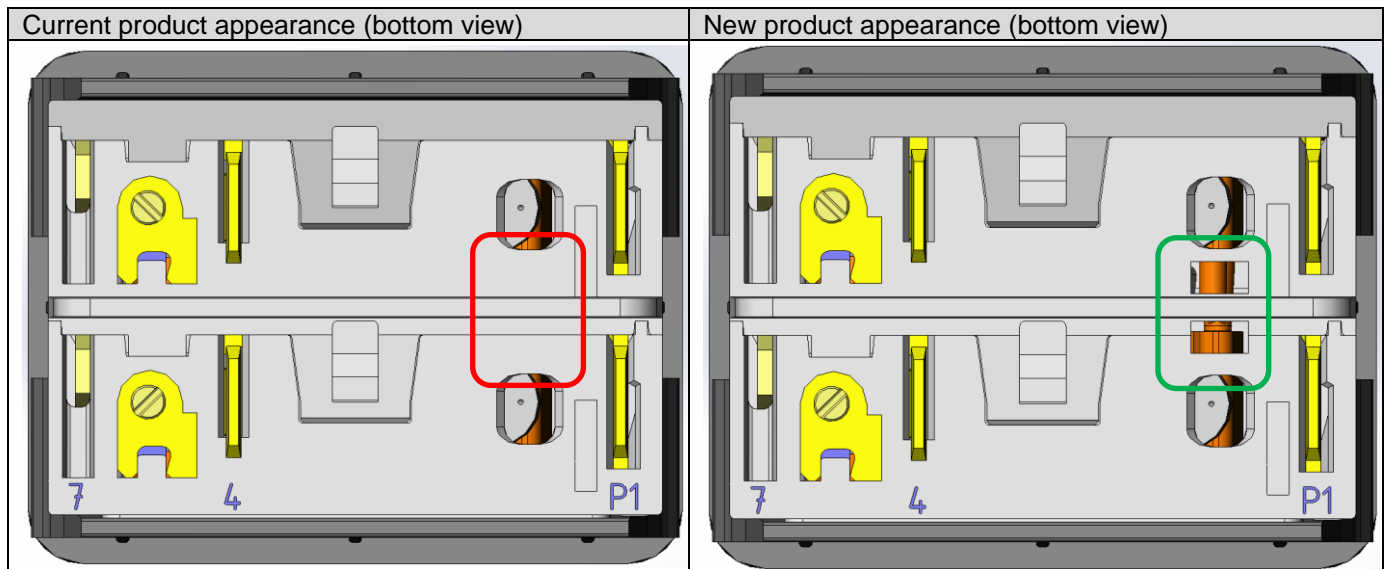

2-pole types

Product Change Notification					PCN TA35 Change of product design		
owner	creation date	release date	released by	change order	rev	page	D10-070-810
signergu	20.01.2023	08.02.2023	schulejo	2025494	A	1 of 6