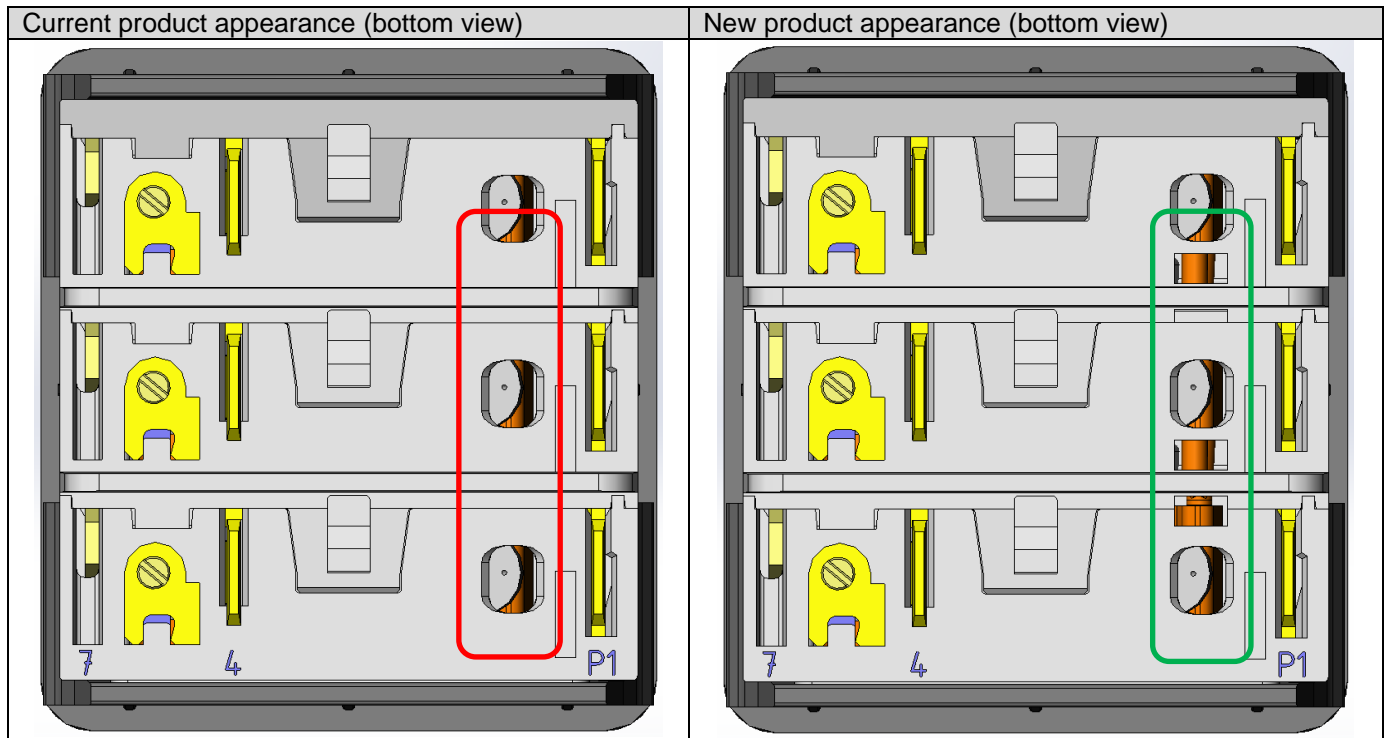

3-pole types

- Additional openings in the bottom of the housing

4 Reason of change

- To prepare for portfolio enlargement in the future

5 Release date

The change takes effect in week 23/2023 (Date code 2323 or higher on label).
Parts on stock will be used upon depletion.