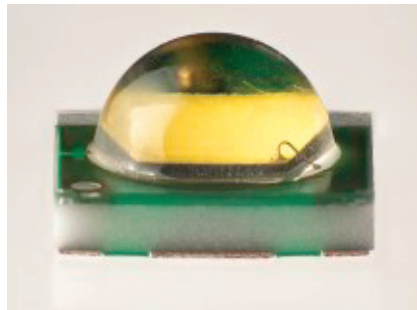

Product Change Notification

PCN-CM016

Subject: Change to Visual Appearance of XLamp® XP-G White LEDs

Announcement Date: July 28, 2011

Implementation Date: January 31, 2011

This notification applies to the following Cree order codes:

XPGWHT-XX-XXXX-XXXXX

No customer action is required.

Change Description

Cree began shipment of XLamp XP-G white LEDs with different visual appearances. Examples of XLamp XP-G LEDs with different visual appearance are shown in the pictures below. These visually different XLamp XP-G LEDs meet the product specifications, reliability and lifetime projections stated on the XLamp XP-G data sheet.

Old Appearance

New Appearance

Impact of Change

Beginning January 31, 2011, Cree began shipments of XLamp XP-G white LEDs with different visual appearances. Each reel of XLamp XP-G LEDs will contain only LEDs with similar visual appearance. No customer action is required.