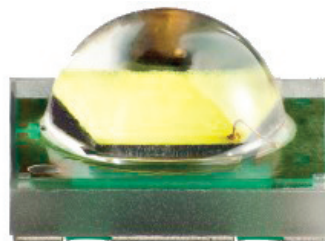

Product Change Notification

PCN-CM016

Subject: Change to Visual Appearance of XLamp® XP-G White LEDs

Announcement Date: July 28, 2011

Implementation Date: January 31, 2011

This notification applies to the following Cree order codes:

XPGWHT-XX-XXXX-XXXXX

No customer action is required.

Change Description

Cree began shipment of XLamp XP-G white LEDs with different visual appearances. Examples of XLamp XP-G LEDs with different visual appearance are shown in the pictures below. These visually different XLamp XP-G LEDs meet the product specifications, reliability and lifetime projections stated on the XLamp XP-G data sheet.

Old Appearance

New Appearance

Impact of Change

Beginning January 31, 2011, Cree began shipments of XLamp XP-G white LEDs with different visual appearances. Each reel of XLamp XP-G LEDs will contain only LEDs with similar visual appearance. No customer action is required.