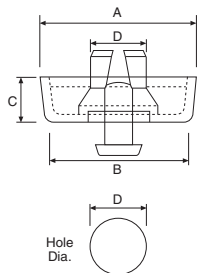

GREY		Manf. Part No.	anglia Order Code
Size (mm)			
A	B		

SELF-ADHESIVE (cont.)

SQUARE Option of black or grey.

BLACK			Manf. Part No.	anglia Order Code
Size (mm)				
A	B	C		
6.4	6.4	3.0	21B121A	476200
9.7	9.7	2.0	21B122A	476201
12.7	7.0	6.0	21B124A	476202
12.7	9.0	3.0	21B123A	476203
20.5	12.7	8.3	21B125A	476204

GREY			Manf. Part No.	anglia Order Code
Size (mm)				
A	B	C		
6.4	6.4	3.0	21G121A	476200G
9.7	9.7	2.0	21G122A	476201G
12.7	7.0	6.0	21G124A	476202G
12.7	9.0	3.0	21G123A	476203G
20.5	12.7	8.3	21G125A	476204G

BUMPER Option of black or grey.

BLACK		Manf. Part No.	anglia Order Code
Size (mm)			
A	B		

GREY		Manf. Part No.	anglia Order Code
Size (mm)			
A	B		

SNAP-RIVET

Moulded feet with press fit centre pin to secure in position. Colour black only.

Size (mm)				Manf. Part No.	anglia Order Code
A	B	C	D		
12.7	12.0	4.5	5.0	20B307F	476400
16.0	15.0	4.5	5.0	20B308F	476401
20.0	18.0	10.0	8.0	20B302F	476402
20.5	19.5	6.5	8.0	20B301F	476403
23.5	19.5	13.6	8.0	20B303F	476404
25.0	23.5	6.5	8.0	20B304F	476405
28.5	27.0	8.0	10.0	20B306F	476406
30.0	28.0	13.0	8.0	20B305F	476407