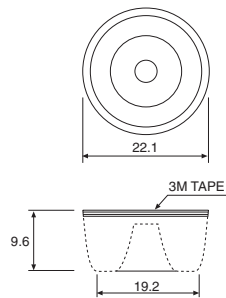

RECESSED

BLACK		Manf. Part No.	anglia Order Code		
Size (mm)					
A	B				

GREY		Manf. Part No.	anglia Order Code		
Size (mm)					
A	B