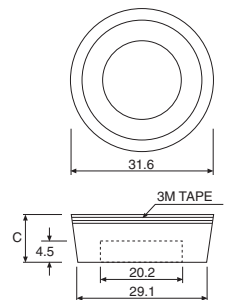

RECESSED, LOW PROFILE

BLACK		Manf. Part No.	anglia Order Code		
Size (mm)					
A	B				

GREY		Manf. Part No.	anglia Order Code		
Size (mm)					
A	B				

SELF-ADHESIVE (cont.)

SQUARE Option of black or grey.

BLACK			Manf. Part No.	anglia Order Code
Size (mm)				
A	B	C		
6.4	6.4	3.0	21B121A	476200
9.7	9.7	2.0	21B122A	476201
12.7	7.0	6.0	21B124A	476202
12.7	9.0	3.0	21B123A	476203
20.5	12.7	8.3	21B125A	476204