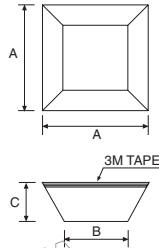

RECESSED

BLACK		Manf. Part No.	anglia Order Code
Size (mm)			
A	B		

GREY		Manf. Part No.	anglia Order Code
Size (mm)			
A	B		

RECESSED, LOW PROFILE

BLACK		Manf. Part No.	anglia Order Code
Size (mm)			
A	B		

GREY		Manf. Part No.	anglia Order Code
Size (mm)			
A	B		

SELF-ADHESIVE (cont.)

SQUARE Option of black or grey.

BLACK			Manf. Part No.	anglia Order Code
Size (mm)				
A	B	C		
6.4	6.4	3.0	21B121A	476200
9.7	9.7	2.0	21B122A	476201
12.7	7.0	6.0	21B124A	476202
12.7	9.0	3.0	21B123A	476203
20.5	12.7	8.3	21B125A	476204

GREY			Manf. Part No.	anglia Order Code
Size (mm)				
A	B	C		
6.4	6.4	3.0	21G121A	476200G
9.7	9.7	2.0	21G122A	476201G
12.7	7.0	6.0	21G124A	476202G
12.7	9.0	3.0	21G123A	476203G
20.5	12.7	8.3	21G125A	476204G

Size (mm)				Manf. Part No.	anglia Order Code
A	B	C	D		
12.7	12.0	4.5	5.0	20B307F	476400
16.0	15.0	4.5	5.0	20B308F	476401
20.0	18.0	10.0	8.0	20B302F	476402
20.5	19.5	6.5	8.0	20B301F	476403
23.5	19.5	13.6	8.0	20B303F	476404
25.0	23.5	6.5	8.0	20B304F	476405
28.5	27.0	8.0	10.0	20B306F	476406
30.0	28.0	13.0	8.0	20B305F	476407