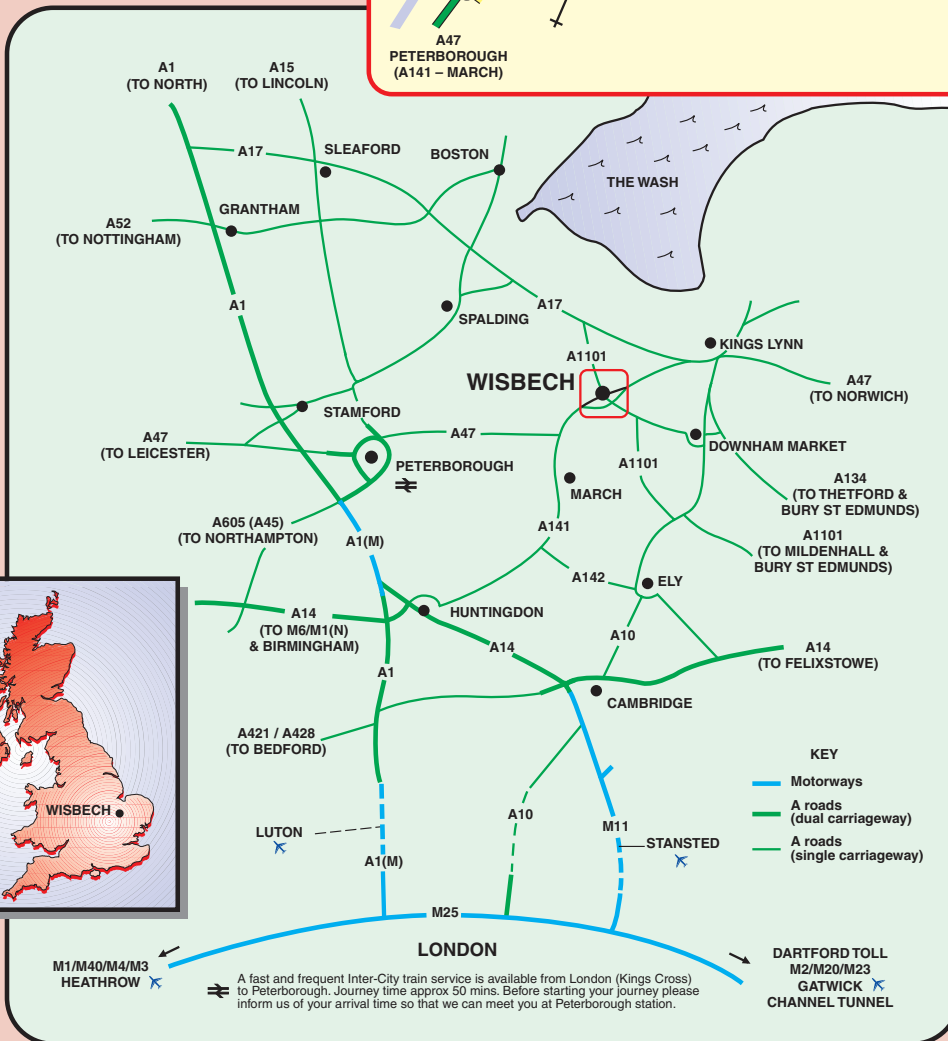

# anglia

www.anglia.com  
info@anglia.com

Tel : +44 (0)1945 47 47 47  
Fax : +44 (0)1945 47 48 49

Sandall Road  
Wisbech  
PE13 2PS UK

N.B. This map may also be viewed or downloaded from our website : [www.anglia.com](http://www.anglia.com)